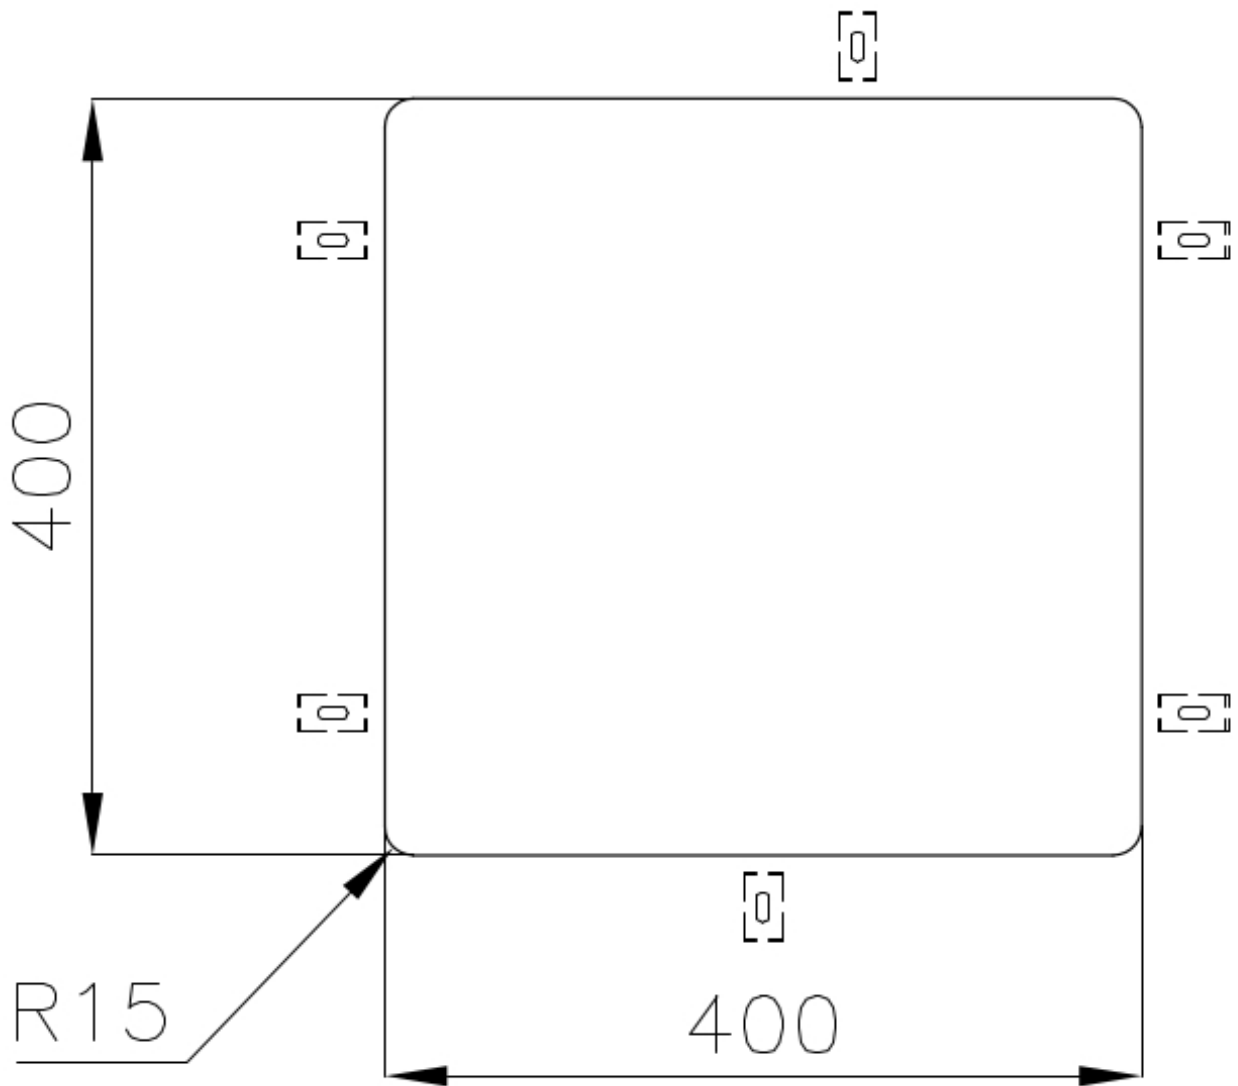

Sink KE - R15

Kitchen Sinks

Code: 2156 850

DETAILS

Edge/Installation Type	Undermount
Finish	Foster brushed
Material	AISI 304 stainless steel
Texture	Foster brushed
Base	45 cm
Dimensions	440x440 mm
Standard fittings	Fixing hooks, gasket, drain, overflow and siphon, boxed packing
Mixer holes	No standard holes
Built-in hole	View technical data sheet

Drainer No

Width 44 cm

Bowl dimension 400 x 400 mm

Number of bowls 1 bowl

Waste fitting 3,5" drain

FEATURES

Basket 3,5" waste fitting The drain is equipped with a large 3.5" drain, with the practical basket cap that prevents the discharge of solid parts.

High thickness 1mm thick steel. A significant thickness, which guarantees the maximum sturdiness and durability.

Perimetral overflow The overflow is always a security on the Foster sinks that prevents the overflow of water in case of oversights. The perimeter drain solution improves aesthetics thanks to its square and essential shape.

Small radius Bowls with squared shapes with a modern design and an increased capacity, for a minimal aesthetics connected with an extreme practicality.

TECHNICAL DATA

Cut out size
Dimensioni per foratura top